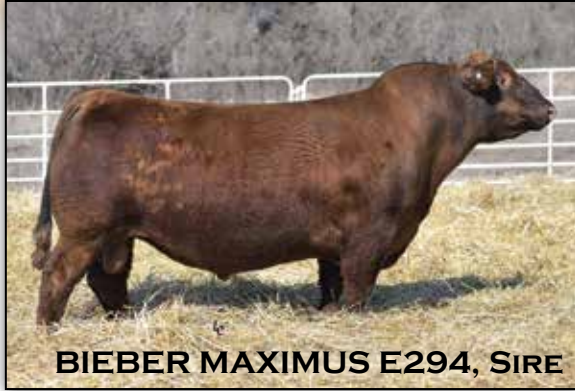

Reference Sires

BIEBER MAXIMUS E294, SIRE

E BIEBER MAXIMUS J486 #4483607

BD	BW	WW	WR	Cat.	%
3/17/21	88	822	ET	1A	100%

BIEBER MAXIMUS E294 | BIEBER SPARTACUS A193
BIEBER LINCOLN 189A
BIEBER STORMER Z433
BASIN PRIMROSE 24T9

ProS	HB	GM
157	55	102
5%	43%	2%

CED	BW	WW	YW	ADG	DMI	M	ME	HPG	CEM	ST	MARB	YG	CW	REA	FAT
12	-1.3	84	147	0.39	1.54	29	10	10	11	14	1.00	0.14	41	0.25	0.03
56%	57%	8%	4%	2%	96%	22%	80%	71%	6%	59%	2%	75%	12%	28%	76%