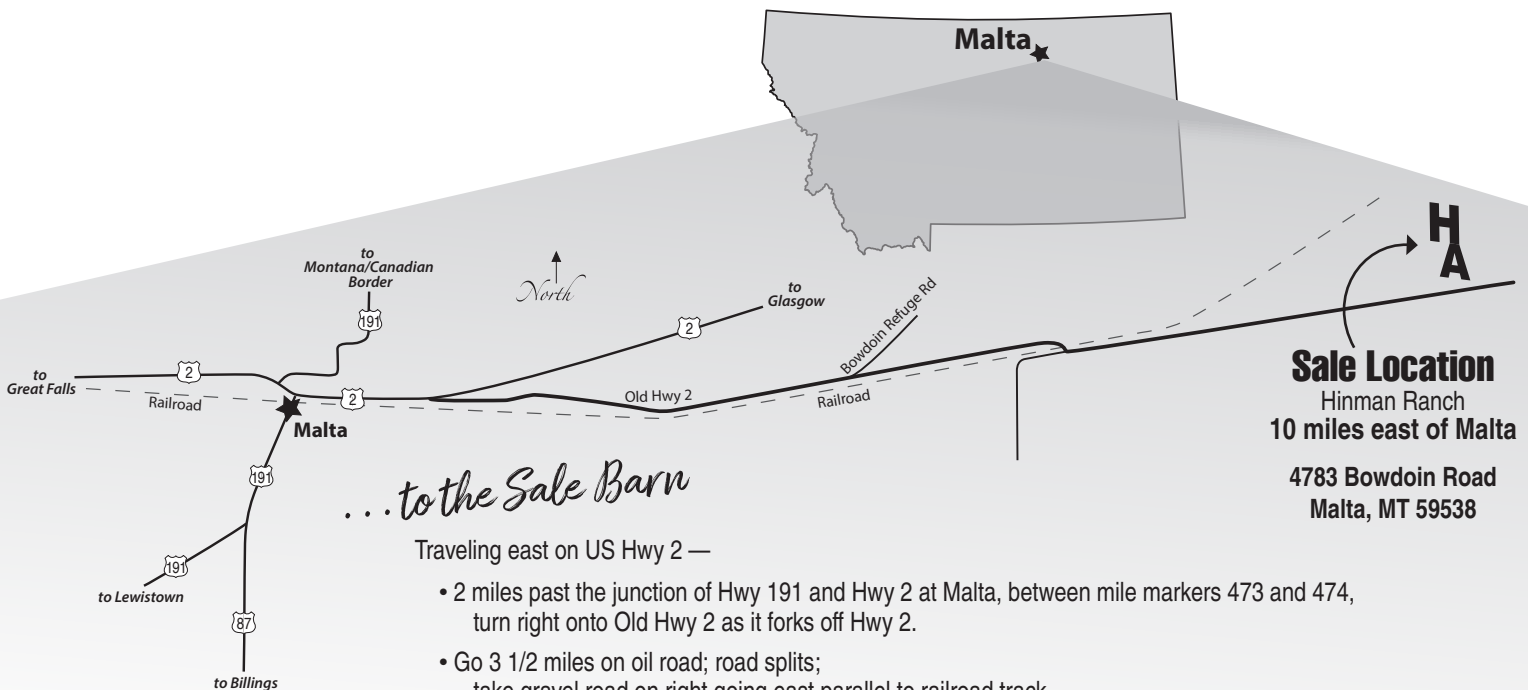

For technical assistance with Internet Viewing and Bidding Questions, call **Sam Fraser 406-860-0590.**

... to the Sale Barn

Traveling east on US Hwy 2 —

- 2 miles past the junction of Hwy 191 and Hwy 2 at Malta, between mile markers 473 and 474, turn right onto Old Hwy 2 as it forks off Hwy 2.
- Go 3 1/2 miles on oil road; road splits; take gravel road on right going east parallel to railroad track.
- Go 1 1/2 miles, cross the railroad tracks, immediately turn left still going east.
- Go 3 more miles.
Sale Barn is the green building on the left; turn in at the Hinman Angus Sign.