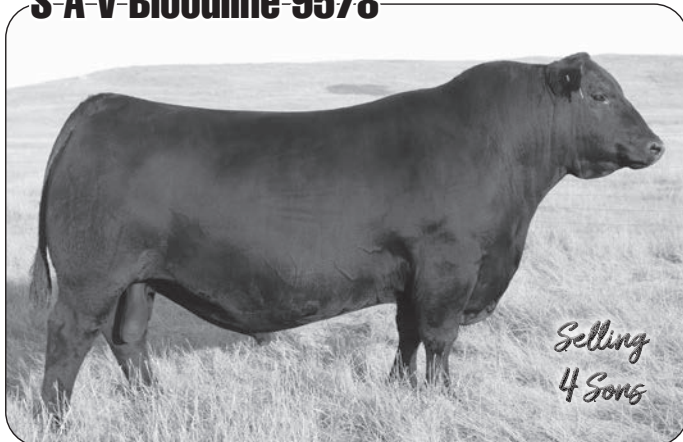

S-A-V-Bloodline 9578

Reference S A V Bloodline 9578

HA Sire	Bull	Calved 12/29/18	+19542324
Coleman Charlo 0256#	O C C Paxton 730P#	$M	+16
S A V Rainfall 6846	Bohi Abigale 6014	$W	+52
S A V Blackcap May 4136	S A V 8180 Traveler 004#	$F	+89
	S A V May 2397#	$G	+55
S A V 707 Rito 9969#	Rito 707 of Ideal 3407 7075	$B	+144
S A V Emblynette 2369#	BR Polly 8077-472	$C	+203
S A V Emblynette 7566	S A V Net Worth 4200#		
	S A V Emblynette 7261#		

CED	BW	WW	YW	SCROT	HP	MILK	MARB	RE	FAT
-10	+4.4	+78	+145	+1.59	+6.5	+25	+1.71	+1.29	-0.43
.63	.94	.92	.86	.85	.49	.68	.46	.47	.41

Owned by Schaffs Angus Valley, ZWT Ranch, and Salvatore B. Spinelli III

One of the most popular sires to ever come out of the SAV program. Bloodline is a powerhouse performance bull that stems from a maternally superior cow family. His sons will definitely add some punch to a calf crop.