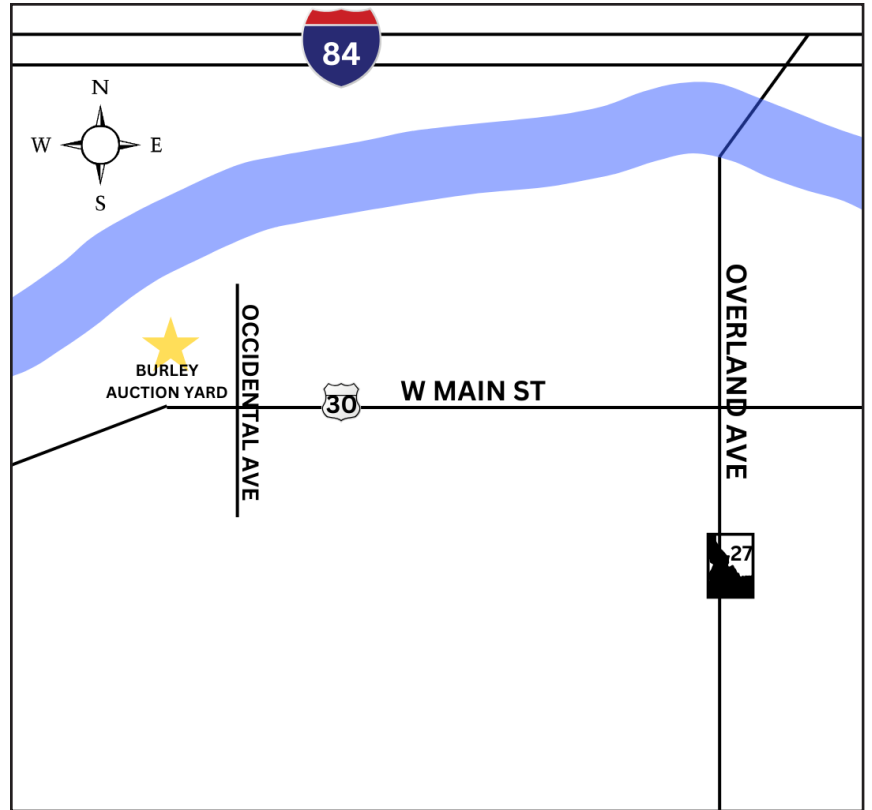

Map and Directions

1100 Occidental Ave | Burley Idaho, 83318

DIRECTIONS TO SALE

FROM POCATELLO- Continue on I-84 West bound. Take exit 208 and turn left onto Idaho 27/Overland Ave. Go for 2.3 miles then turn right onto W Main St/US 30. Continue for 1/2 a mile and turn right on Occidental Ave, Burley Auction Yard will be on your left.

FROM TWIN FALLS- Continue on I-84 East bound. Take exit 208 and turn right onto Idaho 27/Overland Ave. Go for 2.3 miles then turn right onto W Main St/US 30. Continue for 1/2 a mile and turn right on Occidental Ave, Burley Auction Yard will be on your left.

ACCOMMODATIONS-

Best Western Plus Burley Inn
(208) 678-3501

Hampton Inn Burley
(208)878-7040

Fairfield Inn & Suites
(208)677-5000